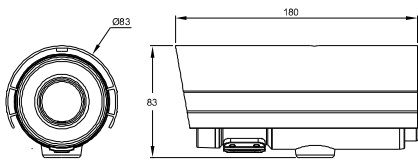

## Mechanical Dimension

## Technical Specifications

Model		TCP-VM501
Image Device		1/3" Micron Progressive Scan CMOS
Minimum Illumination	Color	0.5 Lux
	B/W	0 Lux (LED on)
	IR Sensitivity	850m
	IR LED	IR LED x 35 pcs
	CDS Sensor	Yes, with automatic switch over
	IR Working Distance	20 M
Lens	Lens	Varifocal 3.6 ~ 16mm
	Viewing Angle	100° (D) 75.4° (H) 54.9° (V)
Synchronization	Sync. System	Internal
Day/Night Functions	Mechanical IR Cut Filter	Yes
	Video setting	Brightness, Contrast, Sharpness, Night Mode
Functions	Motion Detection	Yes (3 Windows)
	Electronic Shutter	Auto
	Flickerless	Yes
	BLC	Yes (ON/OFF)
	AGC	Auto
	White Balance	Auto
	S/N Ratio	
Video Quality	Network Compression	H.264 / JPEG / MPEG4 Compression Format
	Picture Resolution	1600x1200, 1280x1024, 1280x960, 1280x720, 800x600, 640x480, 320x240, 176x120
	Bit Rate	VBR, CBR
	Image Frame Rate	1600x1200@15FPS 1280x1024@22FPS 1280x960@25FPS 1280x720@30FPS
Video Streaming	Streaming 1	H.264 or MJPEG
	Streaming 2	H.264 or MJPEG
	Streaming 3	MPEG4
Audio Input	Compression	G.711
	Audio Line Input	1
Audio Output	Compression	G.711
	Audio Line Output	1
External I/O	Reset Button	Yes
	LED	Network LED
IO		1 relay in / 1 relay out
IP66 Rated		Weatherproof casing with IP66 standard
Network	Ethernet	Ethernet (10/100 Base-T), RJ45 Connector
	Protocol	HTTP, TCP/IP, UDP, SMTP, FTP, PPPoE, DHCP, DDNS, NTP, 3GPP, UPnP, RTP, RTSP, ICMP, ARP
Software	Web Browser	Microsoft Internet Explorer 6.0 or above
	SDK	Yes
	Security	Password Protection: Configured by the Administrator
Operating Temperature		0 °C ~ 40 °C
Power	Power Requirement	DC 12V & PoE(IEEE802.3af) with class 3
	Power Consumption	450mA, 6.2W
Physical	Dimensions (Ø x L)	83mm(Ø) x 180mm(L)
	Weight	700 g
Certificate		FCC, CE